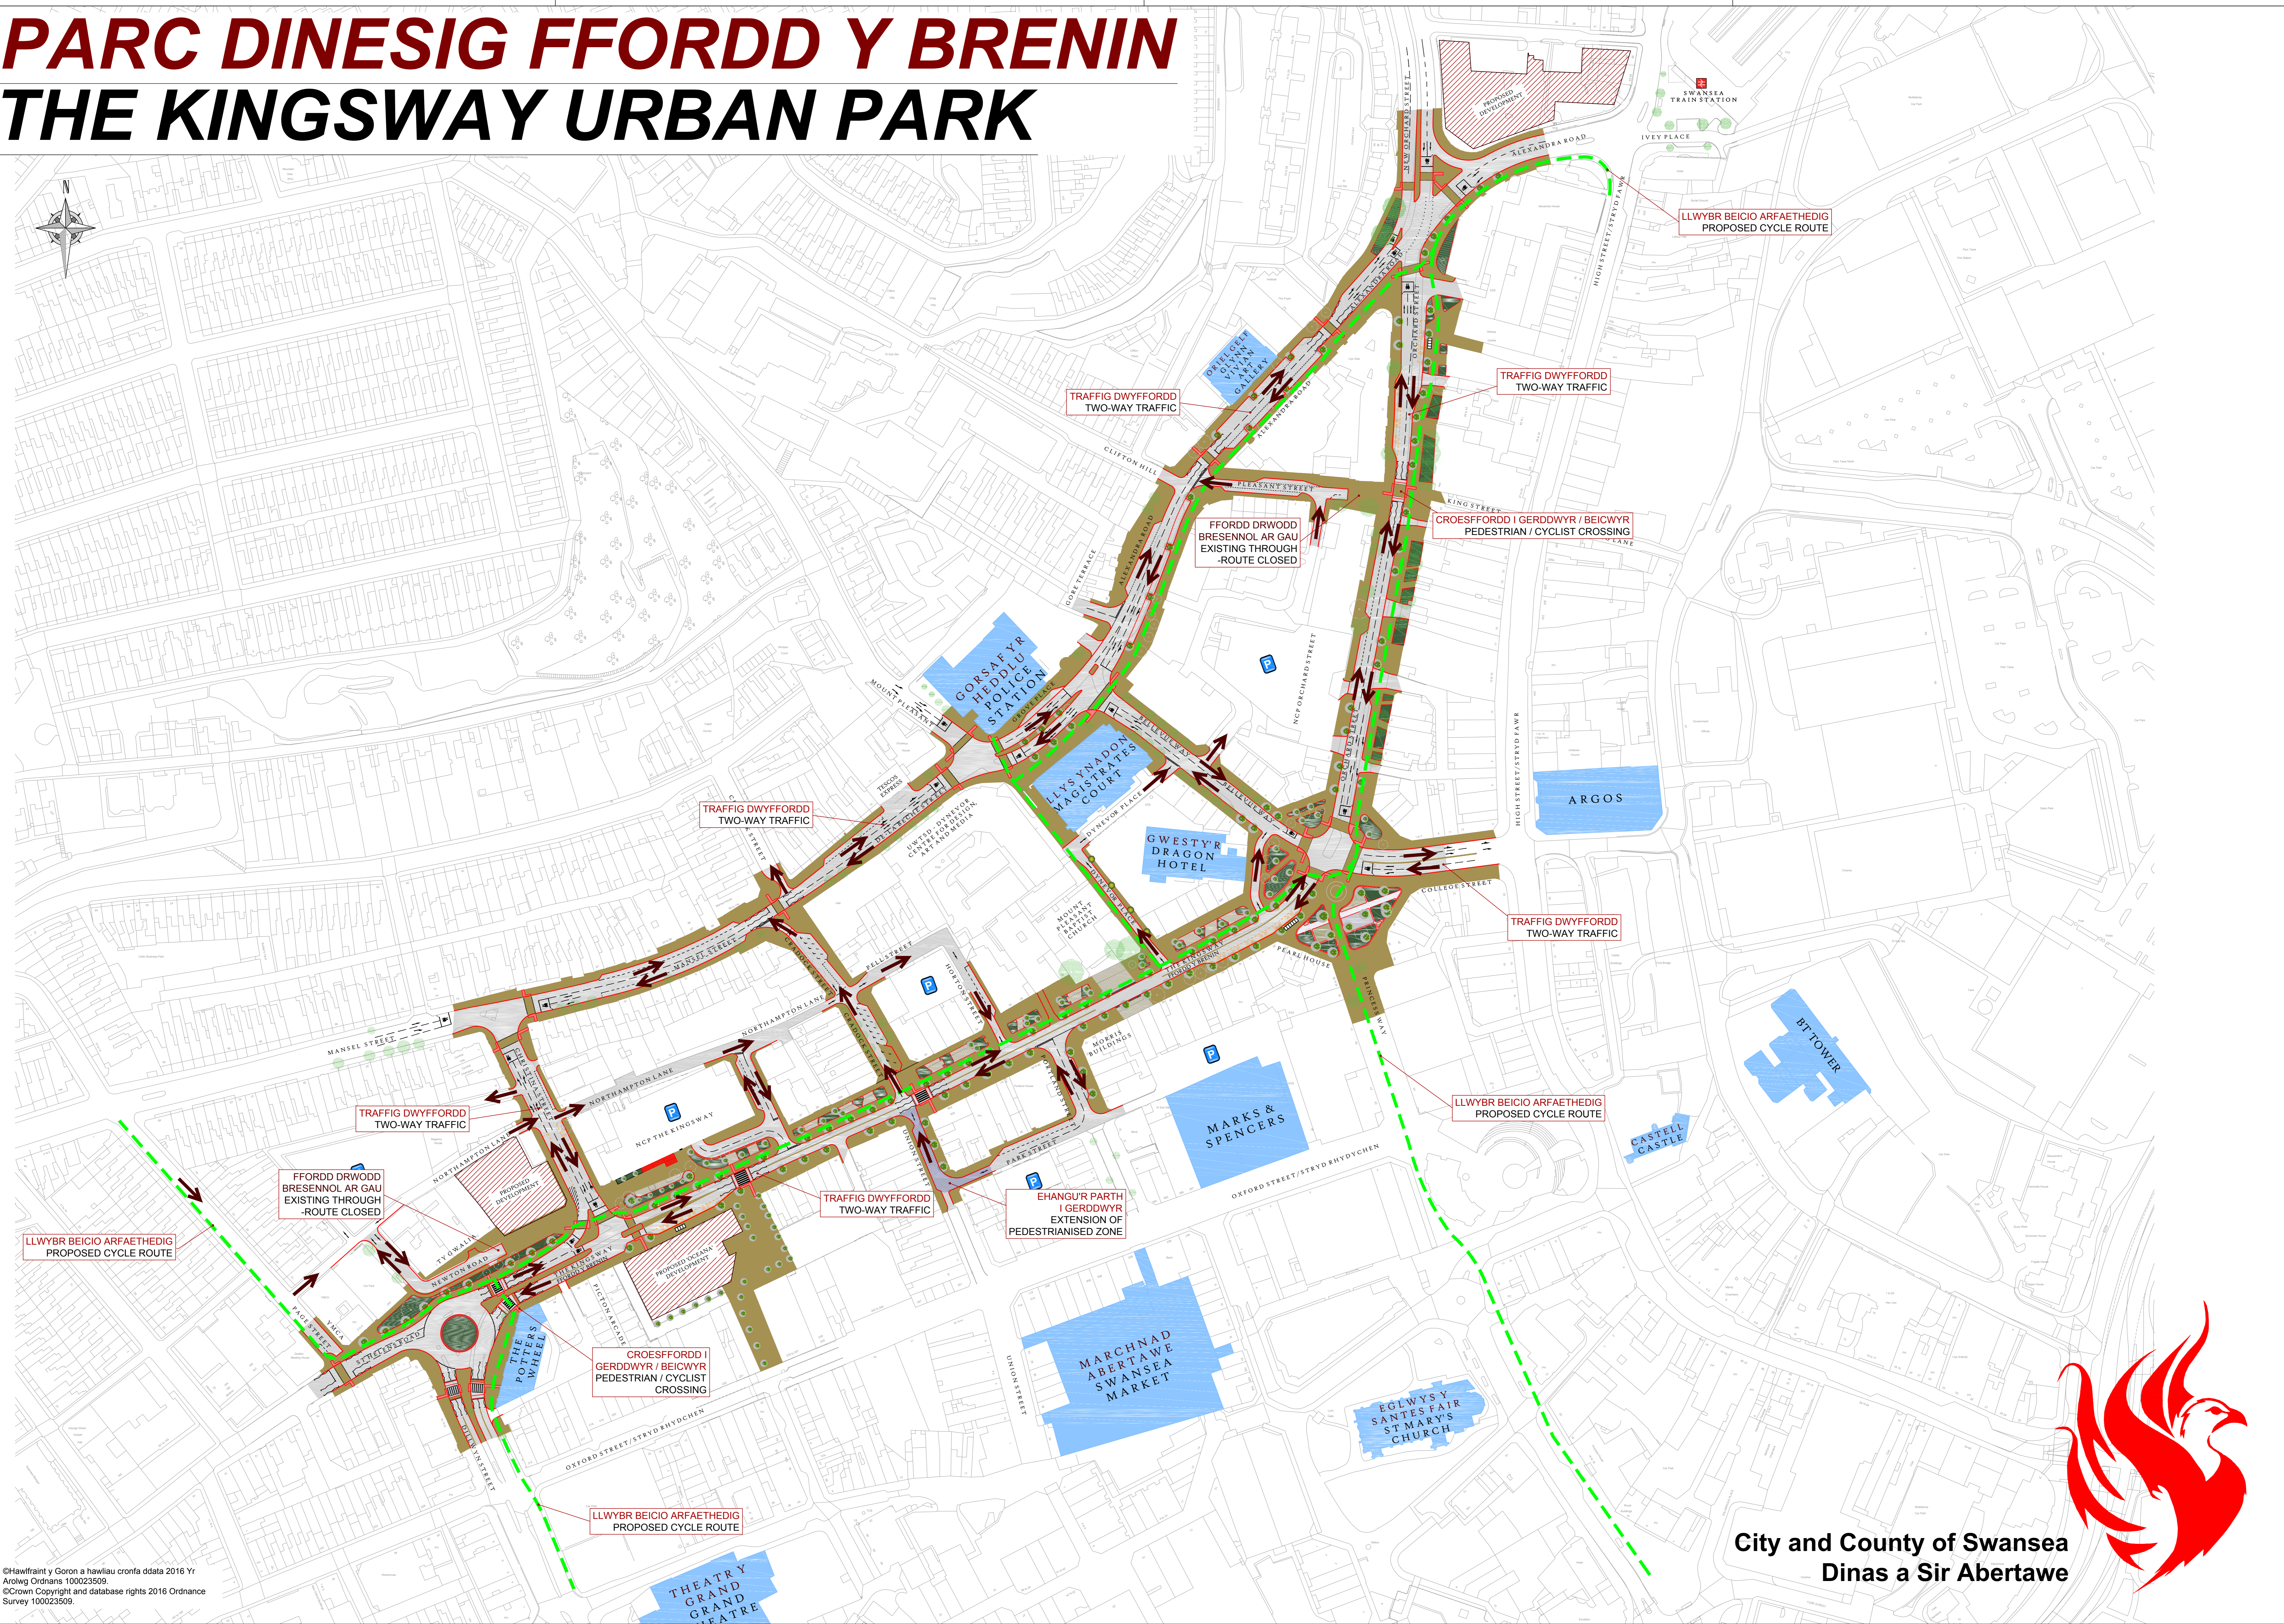

# PARC DINESIG FFORDD Y BRENIN

## THE KINGSWAY URBAN PARK

City and County of Swansea  
 Dinas a Sir Abertawe